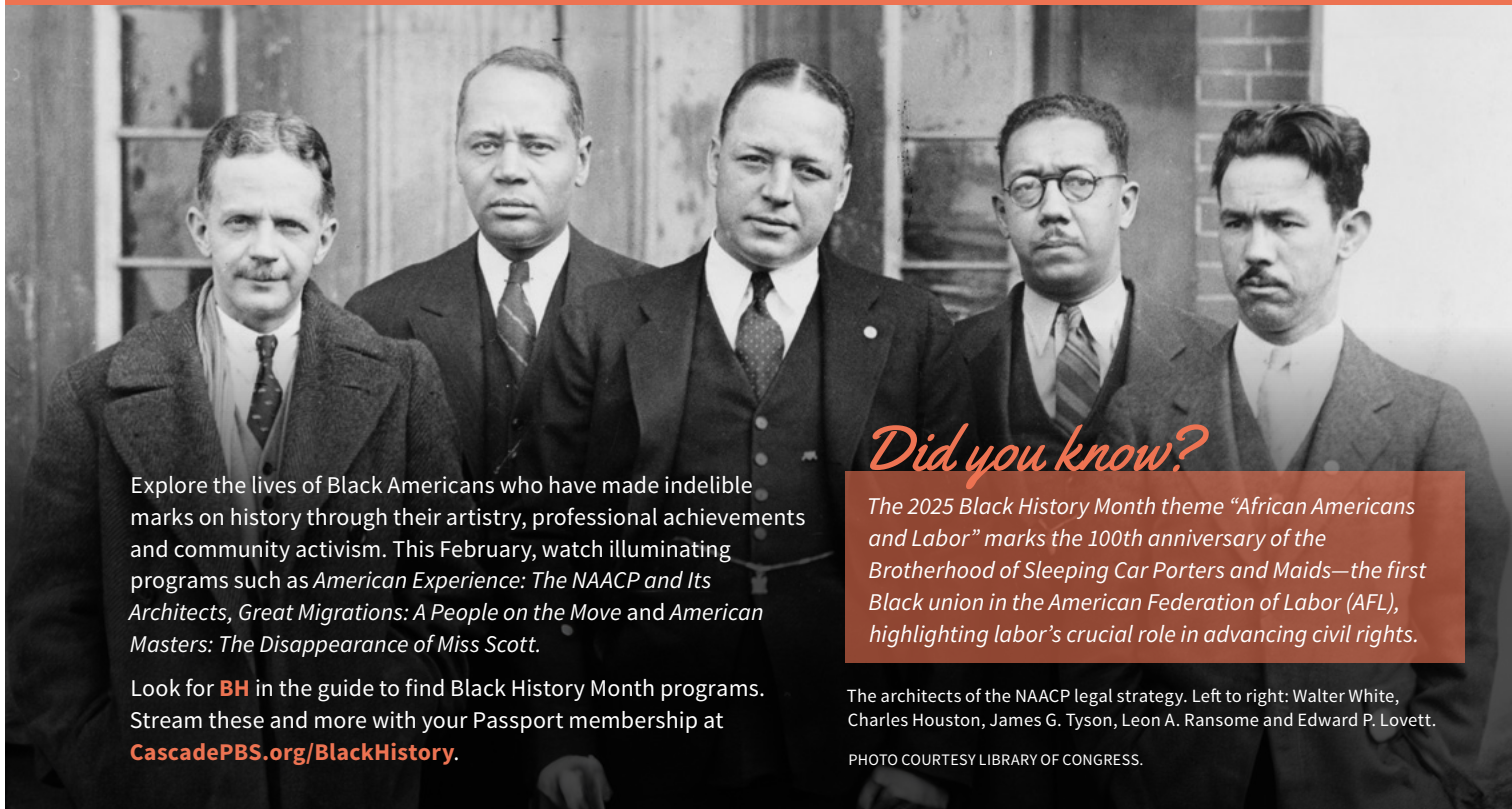

AMERICAN MASTERS

The Disappearance of Miss Scott **BH** SAT FEB 22 | 10:30p

Hazel Scott, the most famous jazz virtuoso of her time and the first African American to have her own television show, was a champion for racial equality before the Civil Rights Movement. Scott's bright career dimmed after she refused to back down during the Red Scare, leading to her blacklisting.

GREAT MIGRATIONS

A PEOPLE ON THE MOVE

TUESDAYS JAN 28–FEB 18 | 9p BH

This four-part series from Dr. Henry Louis Gates, Jr., explores Black migration over the 20th and 21st centuries—from the Great Migration north during the two world wars, to the reverse migration south, to modern African and Caribbean immigration—revealing how these journeys have shaped America and transformed American culture.

PHOTOS COURTESY OF THE SIMS FAMILY AND LIBRARY OF CONGRESS.

Cascade PBS Celebrates Black History Month

Explore the lives of Black Americans who have made indelible marks on history through their artistry, professional achievements and community activism. This February, watch illuminating programs such as *American Experience: The NAACP and Its Architects*, *Great Migrations: A People on the Move* and *American Masters: The Disappearance of Miss Scott*.

The 2025 Black History Month theme “African Americans and Labor” marks the 100th anniversary of the Brotherhood of Sleeping Car Porters and Maids—the first Black union in the American Federation of Labor (AFL), highlighting labor’s crucial role in advancing civil rights.